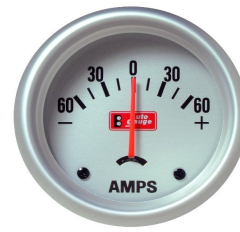

AutoGauges

2013/3

		note	price incl VAT 21% - EUR	price ex VAT - EUR
50mm Dark				
2701SWL	2'' boost	50mm	31,25	25,83
2727SWL	2'' oil press, electronic incl. sender	50mm	41,25	34,09
AU-FPSWL 270	2'' Fuel press, electronic incl. sender	51mm	41,25	34,09
2737SWL	2'' water temp, electronic incl. sender	50mm	37,08	30,65
2747SWL	2'' oil temp, electronic incl. sender	50mm	37,08	30,65
2791SWL	2'' voltmetr	50mm	28,75	23,76
AU-TASWL270	2'' tachometer 8000 RPM	50mm	37,08	30,65
SEGT 020	2'' exhaust temp gauge 0-1300 C	50mm	120,83	99,86
AU-AFSWL270	2'' Air/Fuel Ratio - LAMBDA	50mm	57,92	47,87

50mm Silver

2727SS	2'' oil press, electronic incl. sender	50mm	32,92	27,20
2747SS	2'' oil temp, electronic incl. sender	50mm	27,08	22,38
2737SS	2'' tepIRPMA vody, electronic incl. sender	50mm	27,08	22,38
2741SS	2'' oil temp, MECHANICAL	50mm	16,25	13,43
2791SS	2'' voltmetr	50mm	20,42	16,87
60543SS	2'' tachometer 8000 RPM	50mm	28,75	23,76

50mm White

60543SW-DZ	2" tachometer DIESEL, 6.000 RPM	50mm	35,42	29,27
2701-7	2" boost - 2 BARs	50mm	24,58	20,32

65mm Silver

4437SS	water temp, electronic incl. sender	65mm	20,42	16,87
4447SS	oil temp, electronic incl. sender	65mm	20,42	16,87
4492SS	ampermetr	65mm	16,25	13,43
4493SS	tachometer elektronický do 8.000 RPM	65mm	24,58	20,32
4441SS	2 5/8" oil temp MECHANICAL	65mm	16,25	13,43
4431SS	2 5/8" water temp MECHANICAL	65mm	16,25	13,43

85 mm tachometers incl. Adjustable SHIFT-LIGHT

2302SWL	DARK 11.000 RPM	85mm	62,08	51,31
3302SSC-8000	SILVER 8.000 RPM	85mm	49,58	40,98
2302SSC	SILVER 11.000 RPM	85mm	53,75	44,42
2303SSC	SILVER 11.000 RPM + external SHIFT-LIGHT	86mm	53,79	44,46
2302SWC-DZ	DIESEL 6.000 RPM WHITE	85mm	62,08	51,31