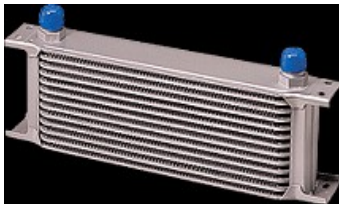

Coolers

OCR01	Oil cooler (290*100*51mm)		100,00	82,64
OCR02	Oil cooler (290*123*51mm)		120,00	99,17
OCR03	Oil cooler(290*143*51mm)		140,00	115,70
ICR02	INTER COOLER (774*592*80mm)		160,00	132,23