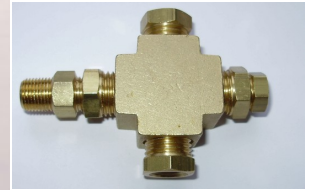

Switches

ISW01	classic		3,20	2,64
ISW02/YE LED	YELLOW LED 12V / 20A		4,00	3,31
ISW02/RE LED	RED LED		4,00	3,31
ISW02/GR LED	GREEN LED		4,00	3,31
ISW02/BU LED	BLUE LED		4,00	3,31

Brakes

HB	Hydraulis Handbrake Vertical	incl 17,5mm Master cylinder	68,00	56,20
SBV001	Brake Pressure Regulator – Bias Valves SCREW TYPE		56,00	46,28
SFC002	Brake Fluid Reservoir Red Aluminium		24,00	19,83

Adaptors for sensors and coolers

WPA 01	Adaptor for Water sensor : 26, 30, 34,40 mm	M10x1	8,00	6,61
MMOPOT	Adaptor for Oil Temp / Press sensor 4x sensor outlet,	Oil Filter thread : M18, M20, 3/4"	24,00	19,83
T4	T-Adaptor for Oil Prssure sensor, 3x outlet for sensor		6,00	4,96
SPE01	Adaptor for Oil cooler – under filter + 2x sensor outlet	Oil Filter thread : M18, M20, 3/4"	40,00	33,06
SPE02	Adaptor for Oil cooler – + 2x sensor outlet	filter on separate place	48,00	39,67