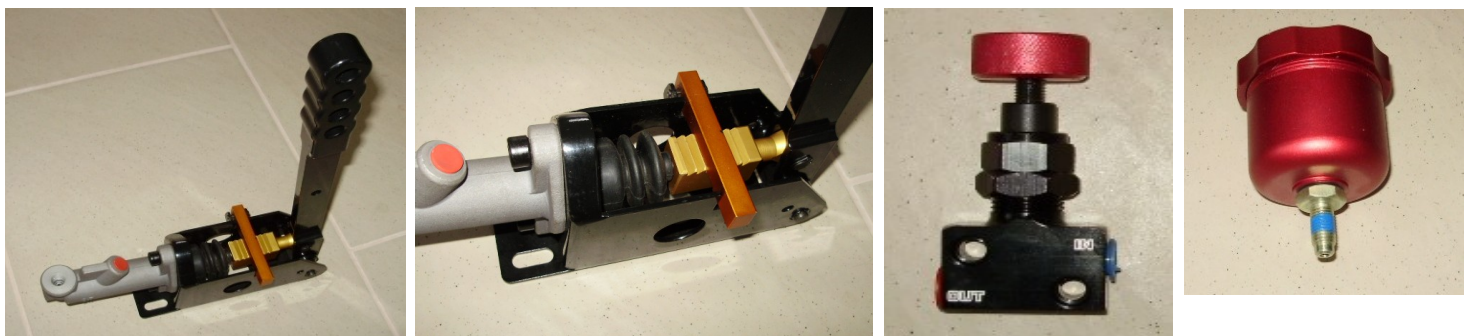

Brakes

HB	Hydraulis Handbrake Vertical	incl 17,5mm Master cylinder	68,00	56,20
SBV001	Brake Pressure Regulator – Bias Valves SCREW TYPE		56,00	46,28
SFC002	Brake Fluid Reservoir Red Aluminium		24,00	19,83